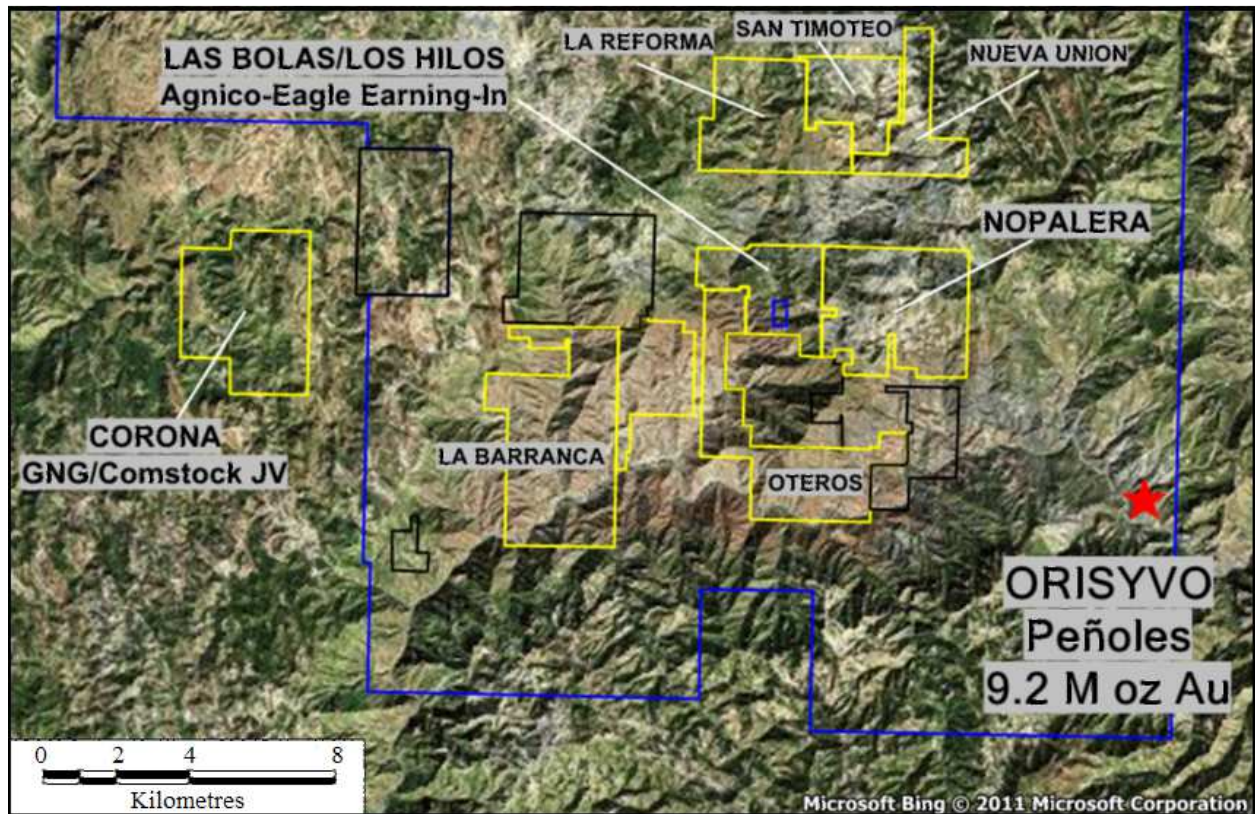

# URUACHIC MINING DISTRICT

Figures to Accompany GNG News Release December 13, 2011

## LEGEND

- Yellow – GNG 100% owned properties
- Blue – Fresnillo/Peñoles property outline
- Black – Other

LOCATION OF URUACHIC MINING DISTRICT